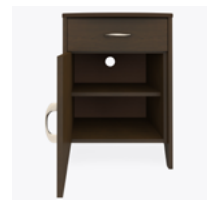

Rear Venting

Rear venting maximizes air circulation for improved health.